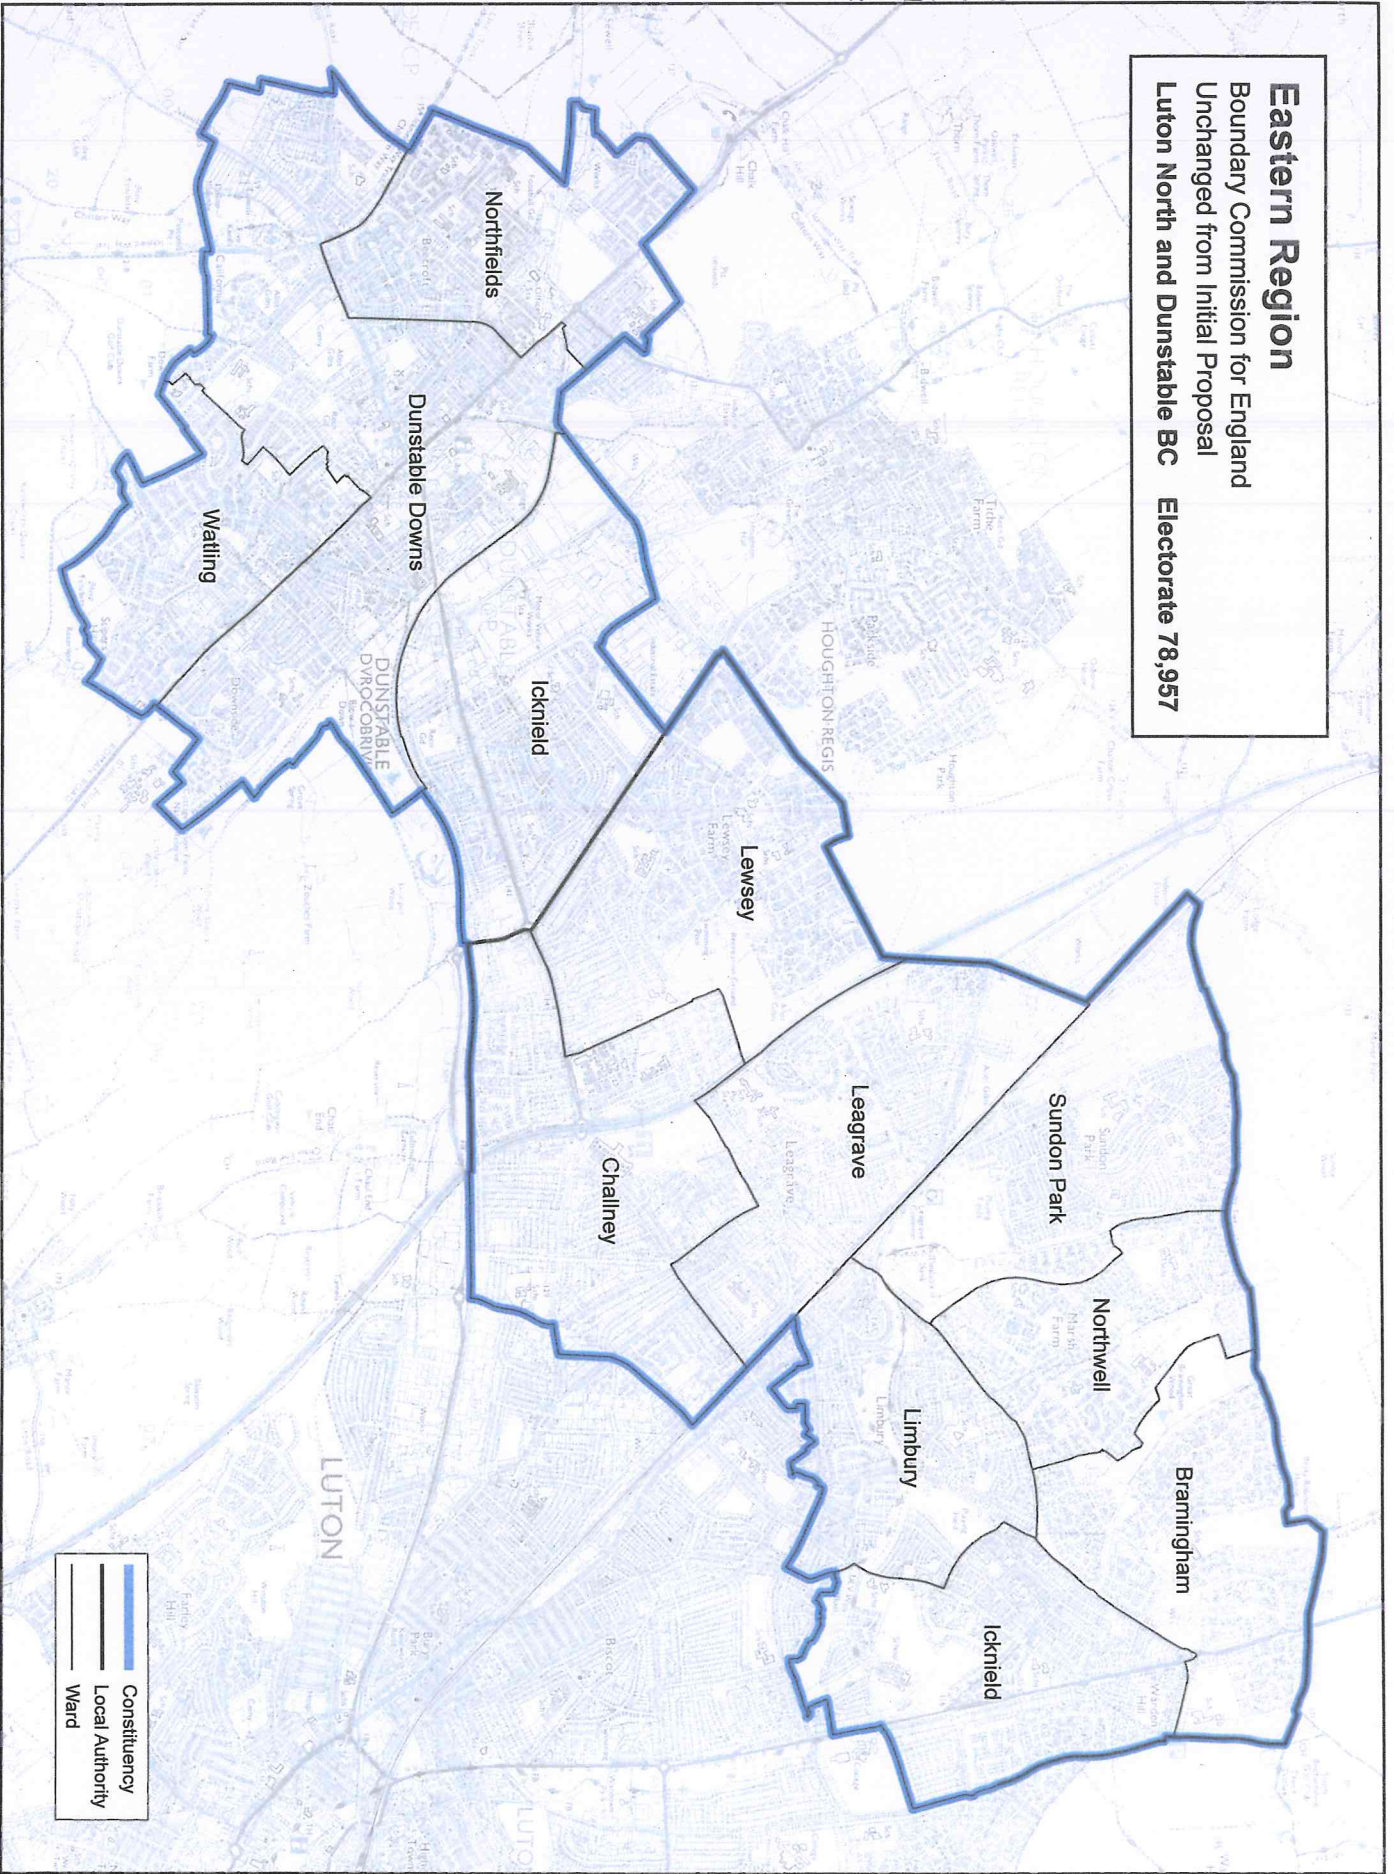

Eastern Region
Boundary Commission for England
Unchanged from Initial Proposal
Luton North and Dunstable BC   **Electorate 78,957**